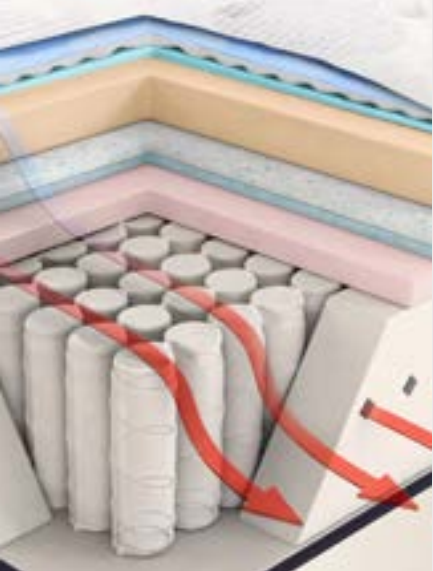

## SIGNATURE™ RECHARGE® EURO TOP

**Nano-Tex®** stain-resistance treatment embedded right into the fabric

**EverNU®** sustainable replaceable mattress top

**AirCool® Technology** to provide added comfort for each guest

### SUSTAINABLE UPGRADES INCLUDE

Coil Unit ..... Beautyrest® Pocketed Coil® Springs  
 Coil Count (Queen)..... 800 Density  
 Cover..... Durable White Damask with Nano-Tex®

Edge Support..... AirCool® BeautyEdge® Foam Encasement

Border Fill..... FR Fiber